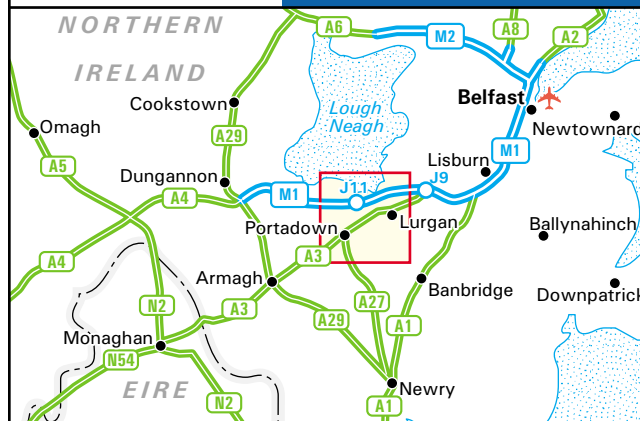

Craigavon Borough Council
Civic Centre,
P.O. Box 66,
Lakeview Road,
Craigavon,
County Armagh BT64 1AL

Tel: 028 38 312400
Fax: 028 38 312444

From M1 Junction 11

- From the slip road at Junction 11 join the M12.
- At the end of the M12 continue under the bridge and past the industrial estate.
- The road crosses over the railway and loops round to join the A3. At the T-junction turn right.
- Continue on this road for just under a mile and turn right into Balteagh Road.
- Pass the bus station and the retail park and into Lakeview Road.
- The Civic Centre will be found shortly on the left.

From Lurgan

- From the centre of Lurgan join the A3, signposted Craigavon.
- Continue on this road, straight over three roundabouts and at the fourth (with the lake to the right) turn right into Lakeview Road.
- The Civic Centre will be found shortly on the right.

From Portadown

- Leave Portadown on the A3, signposted Craigavon and Lurgan.
- After approximately three miles you pass the slip road for the M12.
- Follow the directions above from point four.